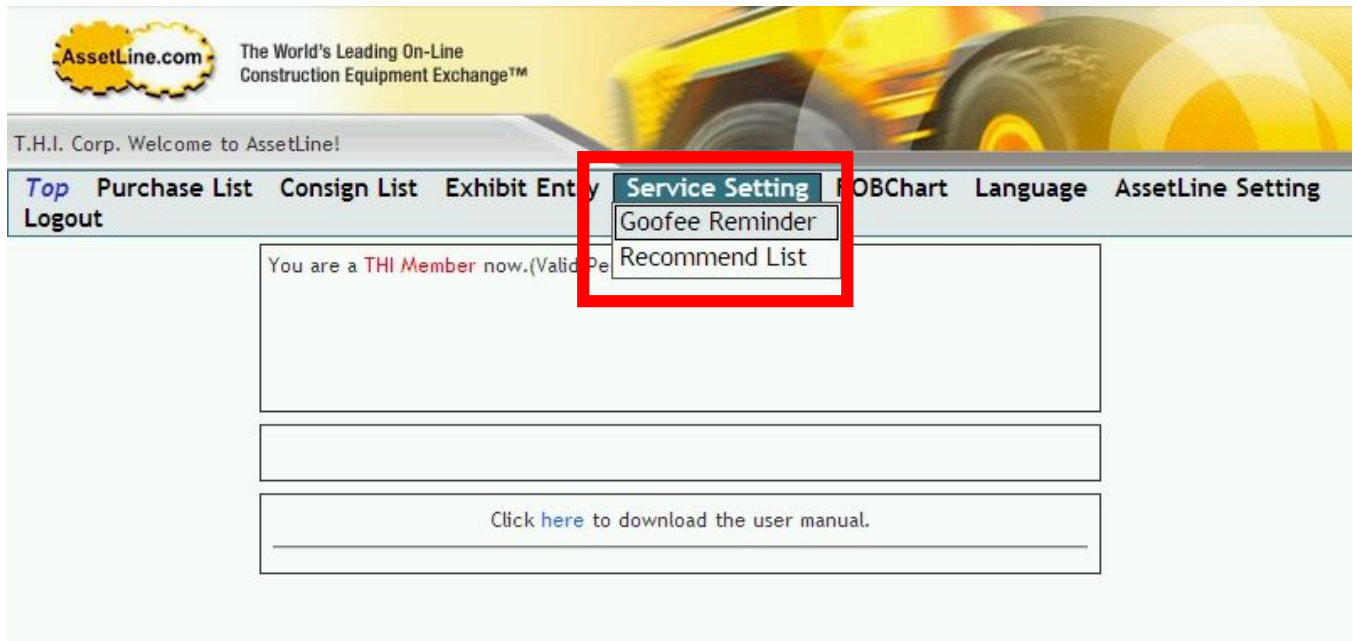

4. Choose "Goofee Reminder" from Service setting.