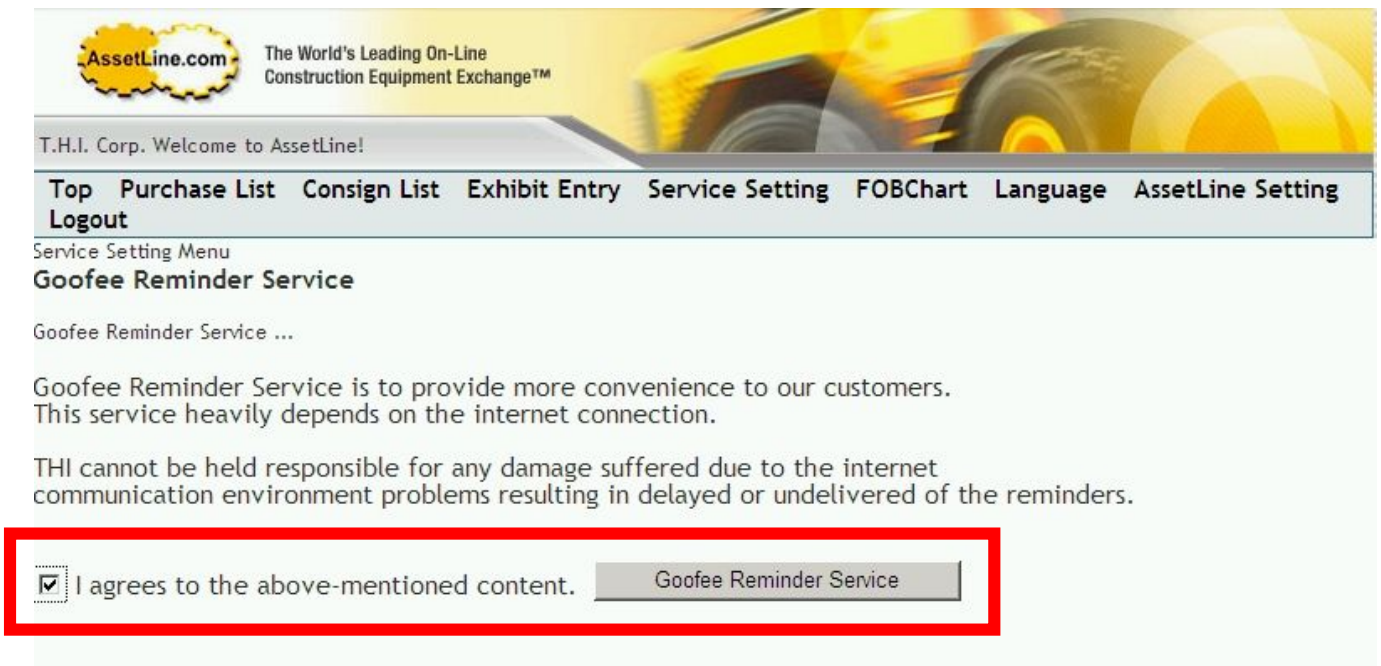

5. Agree to mentioned content and click "Goofee Reminder Service".